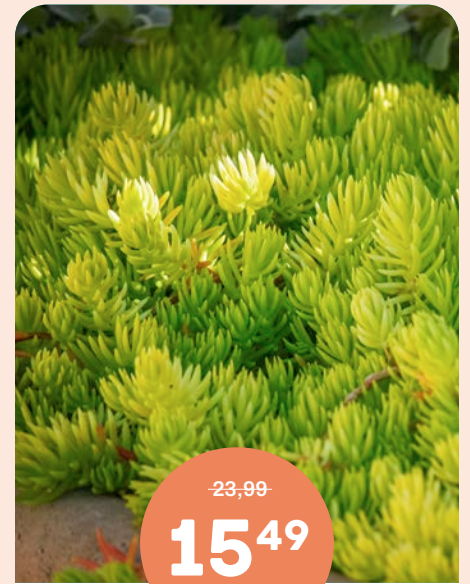

Fines herbes*
Herbs*

~~23,99~~

15⁴⁹

Couvre-sols en caissette de 9*

Groundcover in 9-cell tray*