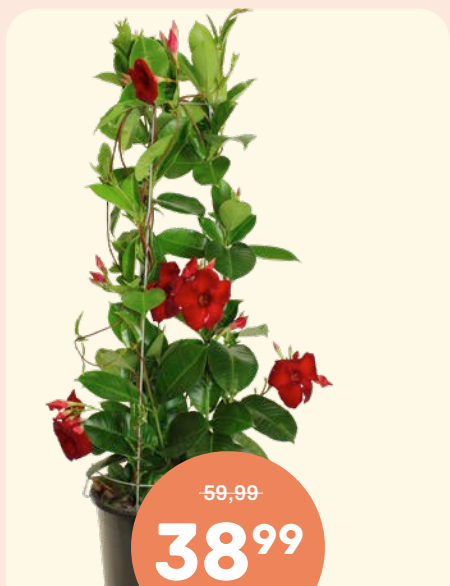

1 gal.

**Festuca 'Perfect Edging'**

'Perfect Edging' Fescue

Photo: Walters Gardens, Inc.

~~23,99~~

**15<sup>49</sup>**

**Couvre-sols en caissette de 9\***

Groundcover in 9-cell tray\*

~~59,99~~

**38<sup>99</sup>**

21 cm

**Mandevilla grimpant à petites feuilles\***

Small-Leaved Climbing Mandevilla\*

~~16,99~~

**10<sup>99</sup>**

175 g